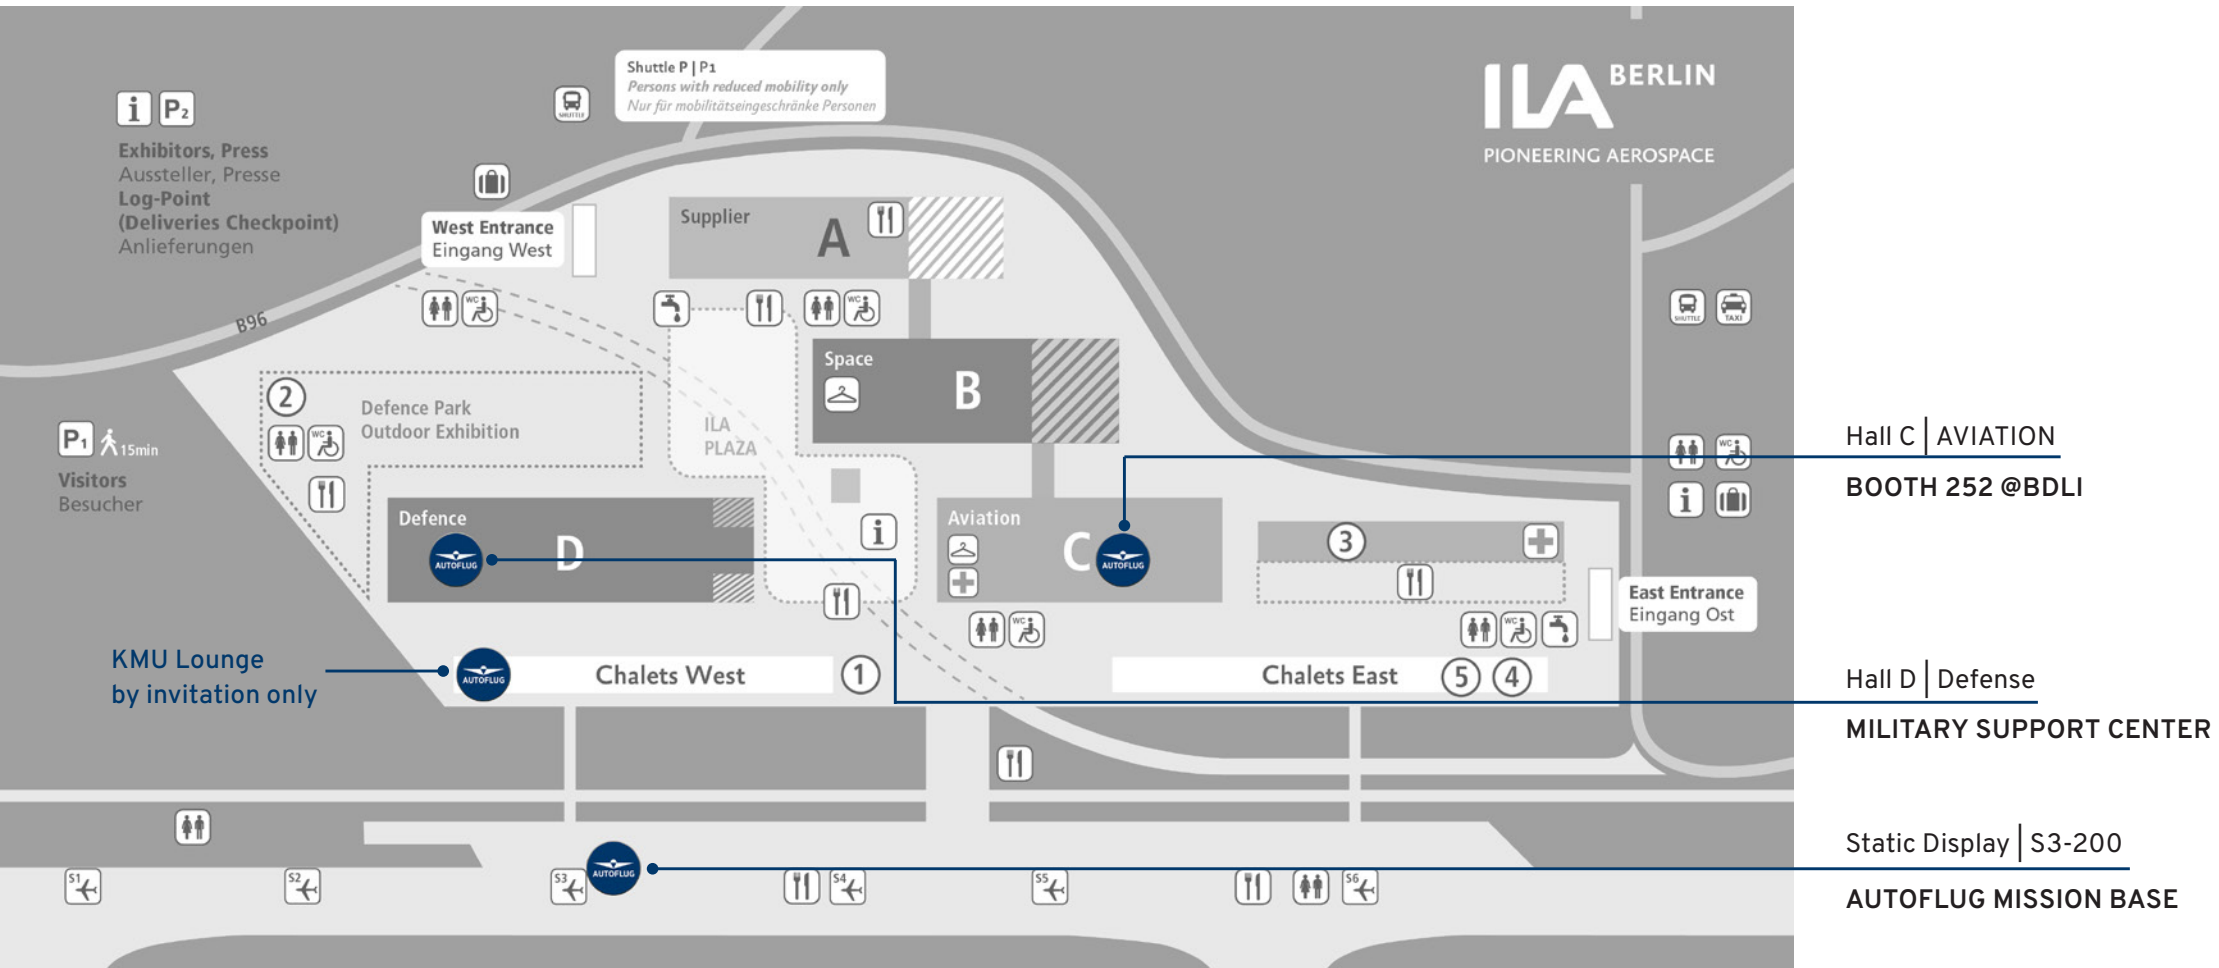

ILA 2026 – An overview of our locations

Hall C | AVIATION
 BOOTH 252 @BDLI

Hall D | Defense
 MILITARY SUPPORT CENTER

Static Display | S3-200
 AUTOFLUG MISSION BASE

- A** Supplier
- B** Space
- C** Aviation
- D** Defence

- Networking Hub / Pioneers Lounge
ILA Connect & Meet / Meeting Rooms
- Talent Hub
- Space / Aviation
- ILA Stage Talent Hub
- Start-Up Hub

- Military Aviation
Militärluftfahrt
- Commercial / Private Aviation
Kommerzielle / Private Luftfahrt

- ① ILA Operation Center
- ② Police Station / Polizeiwache
- ③ Exhibitor Service / Ausstellerservice
- ④ Press Center / Pressezentrum
- ⑤ Fair Management / Messeleitung

- Parking / Parkplatz
- Baggage Storage / Kofferaufbewahrung
- Wardrobe / Garderobe